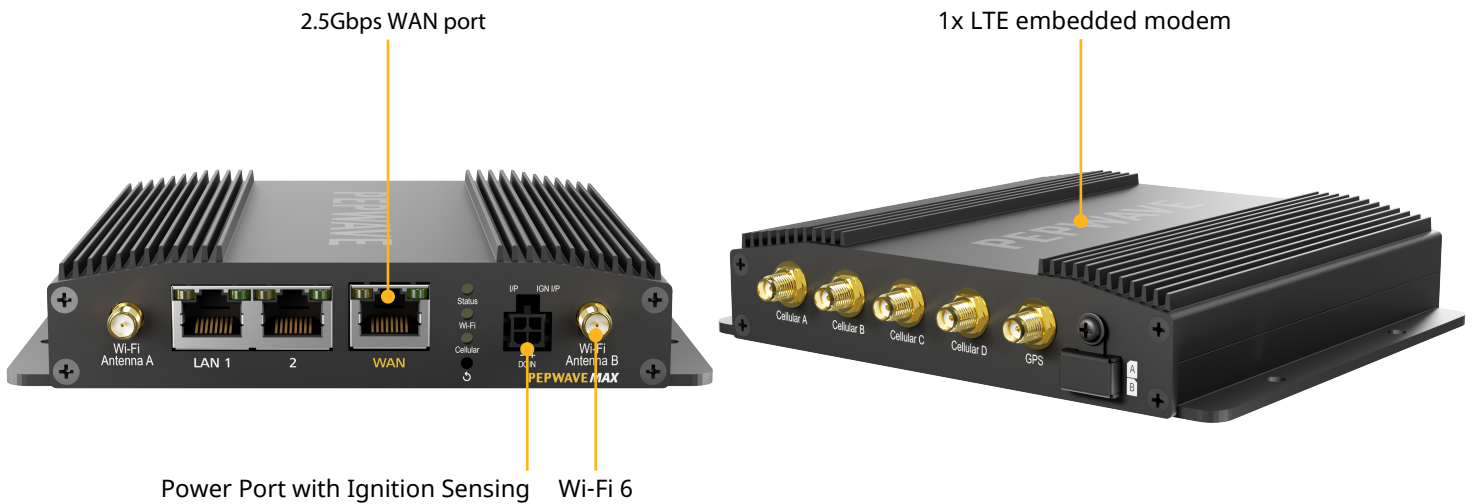

- Status
- Wi-Fi
- Cellular

Hardcore Capabilities

The BR1 Pro comes equipped with a 2.5Gbps Ethernet port, making it compatible for your network devices to run at their designated speeds without limitations.

Deploy Anywhere

Certified toughness and wide operating temperatures mean you can just deploy, forget, and enjoy the benefits.

Specifications

WAN Interface	1x 10/100/1000/2500M Ethernet ¹ 1x LTE-A Pro Modem with Redundant SIM Slots	Antenna Connectors	4x SMA Cellular Antenna Connectors 2x RP-SMA Wi-Fi Antenna Connectors 1x SMA GPS Antenna Connector
LAN Interface	2x 10/100/1000M Ethernet	Power Input	10 - 30V
Wi-Fi Interface	Simultaneous Dual-Band (2.4GHz / 5GHz) Wi-Fi 6, 2X2 MU-MIMO Wi-Fi WAN and/or AP	Power Consumption	8 W (nominal), 19 W (max.)
SpeedFusion features	Hot Failover, WAN Smoothing, Bandwidth Bonding ²	Dimension	5.78 x 5.08 x 1.15 inches / 146.8 x 129 x 29.3 mm
Number of SpeedFusion VPN Peers	2 / 5 ³	Weight	1.5 pounds / 680 grams
Features	Drop-in Mode Load Balancing/Failover Ignition Sensing	Operating Temperature	-40° - 149°F / -40° - 65°C
Router Throughput	1 Gbps	Humidity	15% - 95% (non-condensing)
SpeedFusion VPN Throughput		Certifications	FCC, CE, RoHS E-Mark (Motor Vehicle) ⁶ EN 61373 Shock and Vibration Resistance ⁶ EN 50155 Railway Applications - Electronic Equipment used on Rolling Stock EN 61000 Electromagnetic Compatibility
- No Encryption	400 Mbps	Package Content	1x MAX BR1 Pro CAT-20 4x LTE/5G Antennas (ACW-234) 2x Dual Band Wi-Fi Antennas (ACW-341) 1x GPS Antenna (ACW-232) 1x 12V2A Power Supply (ACW-632)
- 256-bit AES	200 Mbps	SIM Card Size	Nano-SIM (4FF)
Recommended Users	1-150	Warranty	1-Year Limited Warranty
AP Controller	Standard ⁴		
Maximum Number of AP Supported	30 ⁴		
Cellular Data Rate ⁵ (Downlink/Uplink)	CAT-20: 2 Gbps / 211 Mbps		