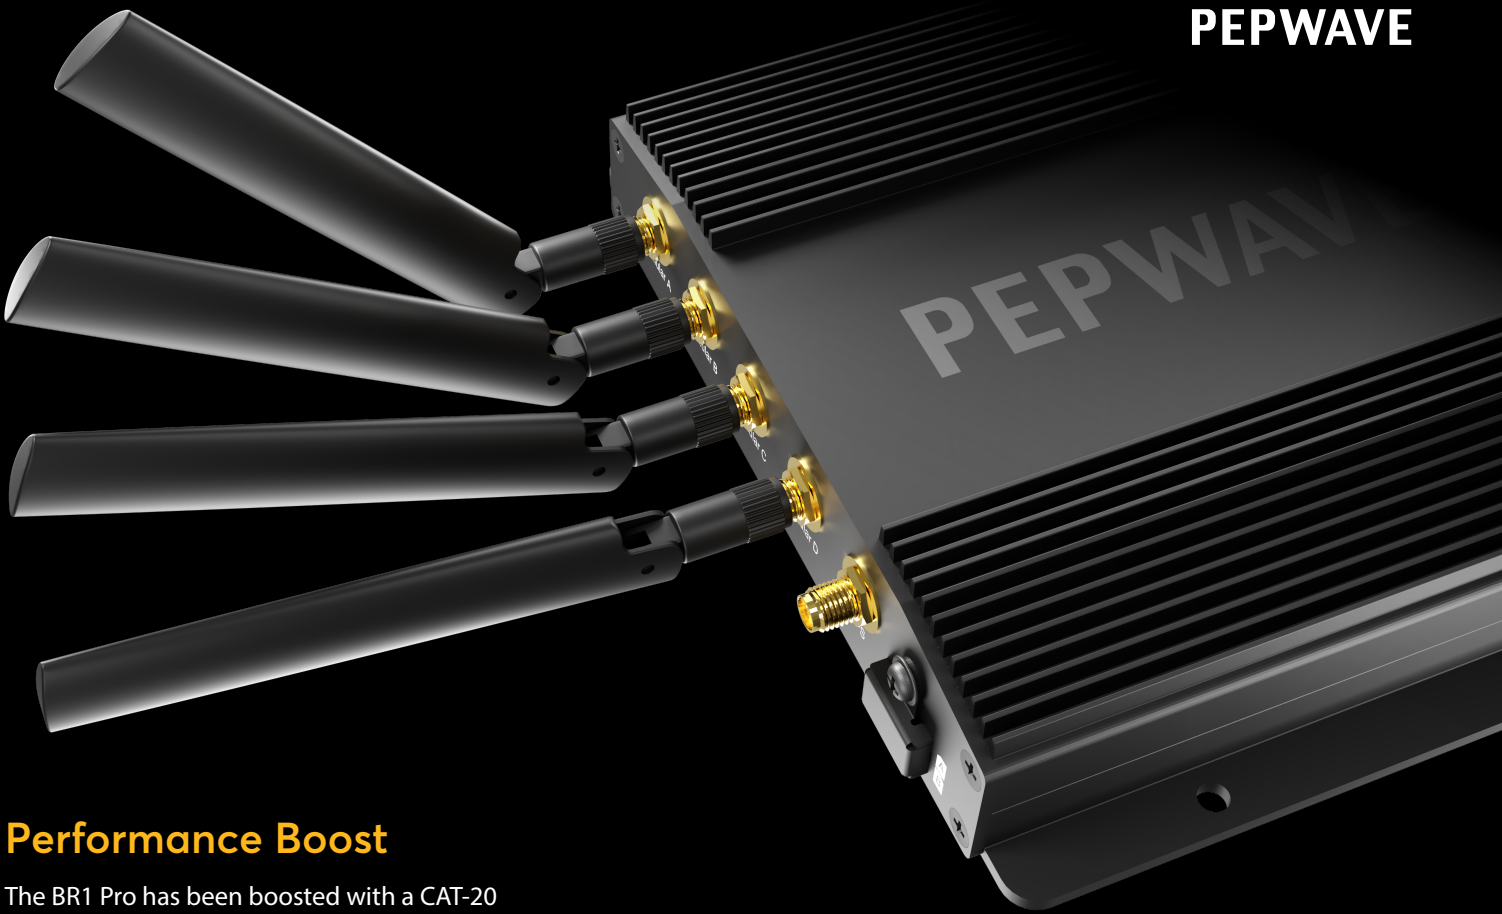

CAT-20

BR1 Pro

Here LTE gets Sonic

Wi-Fi just got better

Connect multiple devices simultaneously, and experience faster throughput speeds and better bandwidth congestion with the latest Wi-Fi 6, all with less interference.

SpeedFusion Ready

Enable the endless possibilities of SpeedFusion technology just by simply connecting to SpeedFusion Cloud from wherever you are.

Performance Boost

The BR1 Pro has been boosted with a CAT-20 modem which can achieve speeds of up to 800% faster than the original BR1 Pro.

- Status
- Wi-Fi
- Cellular

Hardcore Capabilities

The BR1 Pro comes equipped with a 2.5Gbps Ethernet port, making it compatible for your network devices to run at their designated speeds without limitations.