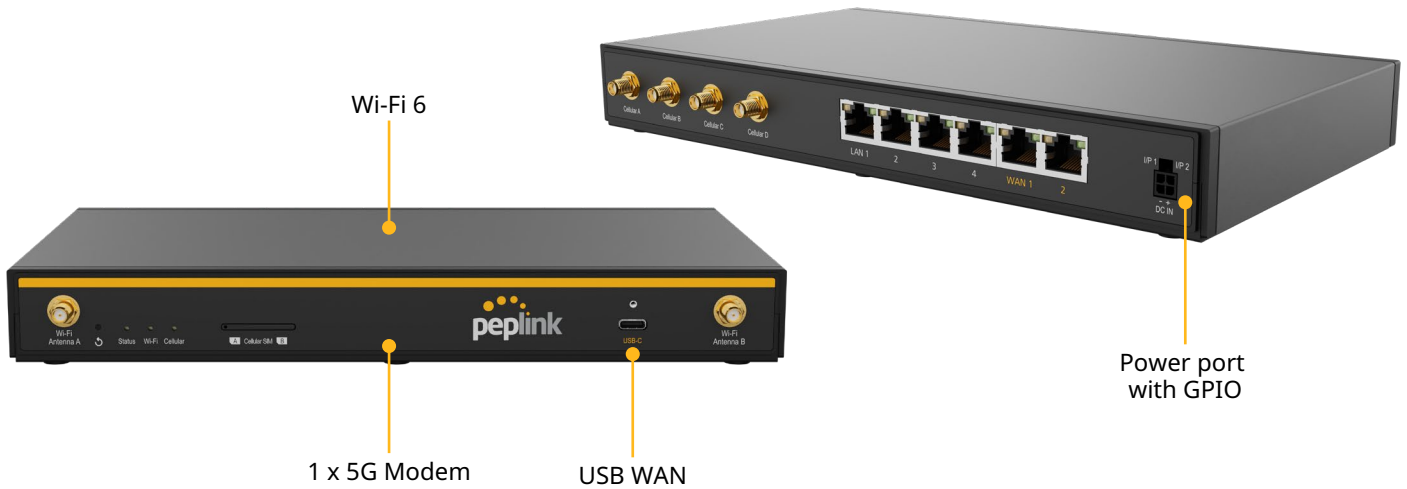

Made for **Fixed Wireless Access (FWA) with 5G**

- Designed for use with MSP 5G/LTE Gateway devices
 - | Bond various FWA together (AT&T / T-Mobile / Verizon)
 - | Load Balance different internet sources (Cable, Fiber, 5G/LTE)
- Tether your phone with Wi-Fi WAN or USB

- With a valid PrimeCare subscription, take advantage of all of SpeedFusion features without the need for an advanced network setup
- Easy to set up and use with our Companion App

Specifications

WAN Interface	2 x 10/100/1000M Ethernet 1 x Embedded Cellular Modem with a Redundant SIM Slot 1 x USB-C Interface	Antenna Connectors	4x SMA Cellular Connectors 2x RP-SMA Wi-Fi Antenna Connectors
LAN Interface	4x 10/100/1000M Ethernet	Power Input	Power Port: 10V – 30V DC AC Adapter: AC Input 100V–240V / DC Output 12V
Wi-Fi Interface	Simultaneous Dual-Band (2.4GHz / 5GHz) Wi-Fi 6, 2X2 MIMO Wi-Fi WAN and/or AP	Power Consumption	29W (max.)
SpeedFusion features	Hot Failover ¹ / Smoothing ¹ / Bandwidth Bonding ¹	Dimension	10.31 x 6.33 x 1.31 inches / 262 x 161 x 33.5 mm
Number of SpeedFusion VPN Peers	2 / 5 ¹	Weight	1.7 pounds / 756 grams
Router Throughput	1Gbps	Operating Temperature	- 40° – 113°F / - 40° – 45°C
SpeedFusion VPN Throughput - No Encryption - 256-bit AES	400 Mbps 200 Mbps	Humidity	10% – 90% (non-condensing)
Recommended Users	1-150	Certifications	FCC, CE, RoHS
AP Controller	Standard	Package Content	1x B One 5G 4x LTE/5G Antennas (ACW-235) 2x Dual Band Wi-Fi Antennas 1x 12V 3A 4 Pin Power Supply
Maximum Number of AP Supported	30 / 50 ²	SIM Options	Nano-SIM (4FF) Peplink eSIM BYO eSIM (2 profiles) ¹
Cellular Data Rate ³ (Downlink /Uplink)	5G: 3.4 Gbps / 900 Mbps CAT-20: 1.6 Gbps/ 200 Mbps	Warranty	1-Year Limited Warranty